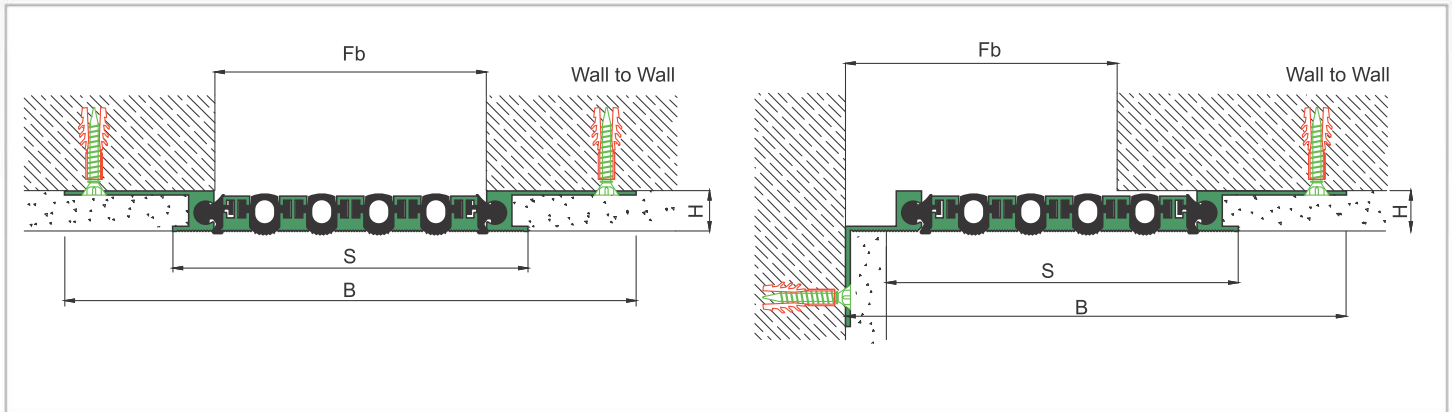

AS A126 flush mounted profile can easily be installed by means of screws to all types of wall & ceiling. Adjustable interlocking profile and gasket configuration makes it available for gaps up to 200 mm. Multipartite design ensures the profile to meet displacements in 3 directions. If inquired, AS A126 can be applied with floor type AS A226 and this dual application brings in a decorative aspect. Profiles are delivered factory-assembled.

- Application Areas** : Indoor & Outdoor / Wall & Ceiling
- Ideal for** : Shopping Malls, Airports, Residences, Hospitals, Hotels, Commercial & Public Buildings etc.
- Material** : Mill Finish Aluminum (Anodizing optional), TPE Gasket
- Aluminum Alloy** : 6063 AA-USA / EN AW 6063
- Optional Supplies** : Fire Barrier, Waterproof EPDM membrane

\* Visuals are representative and the profile configuration may differ depending on the characteristics requested.

GASKET COLORS: BLACK GREY BEIGE Custom Colors available.

LOCATION	MODEL	GAP (Fb) mm	HEIGHT (H) MM	OVERALL WIDTH (B) mm	VISIBLE WIDTH (S) mm	MOVEMENT (W) mm	LOAD CAPACITY	STANDARD LENGTH (mt)
Wall to Wall	AS A126-030	30	15 / 28	128	48	± 2	N/A	3
	AS A126-050	50	15 / 28	148	68	± 4	N/A	3
	AS A126-060	60	15 / 28	170	90	± 6	N/A	3
	AS A126-080	80	15 / 28	190	110	± 8	N/A	3
	AS A126-100	100	15 / 28	210	131	± 10	N/A	3
	AS A126-120	120	15 / 28	231	152	± 12	N/A	3
	AS A126-140	140	15 / 28	252	173	± 14	N/A	3
	AS A126-160	160	15 / 28	273	193	± 16	N/A	3
	AS A126-200	200	15 / 28	315	235	± 20	N/A	3

Note: Please ask for different sizes

 AS A126 100  
 H28D

 AS A126 100  
 H28KD

Profil No Profile Number	AS A126 100	AS A126 100K
Fb (mm)	100	100
H (mm) yaklaşık approx.	28	28
W± (mm) yaklaşık approx.	±10	±10
Renk Color	Alüminyum: Natürel, Fitiller: Siyah, gri, diğer Aluminum: Natural, Inserts: Black, grey, others	
Malzeme Material	Alüminyum, TPE Termoplastik Elastomer Aluminum, TPE Thermoplastic Elastomer	
Standart Uzunluk Standard Length	3	