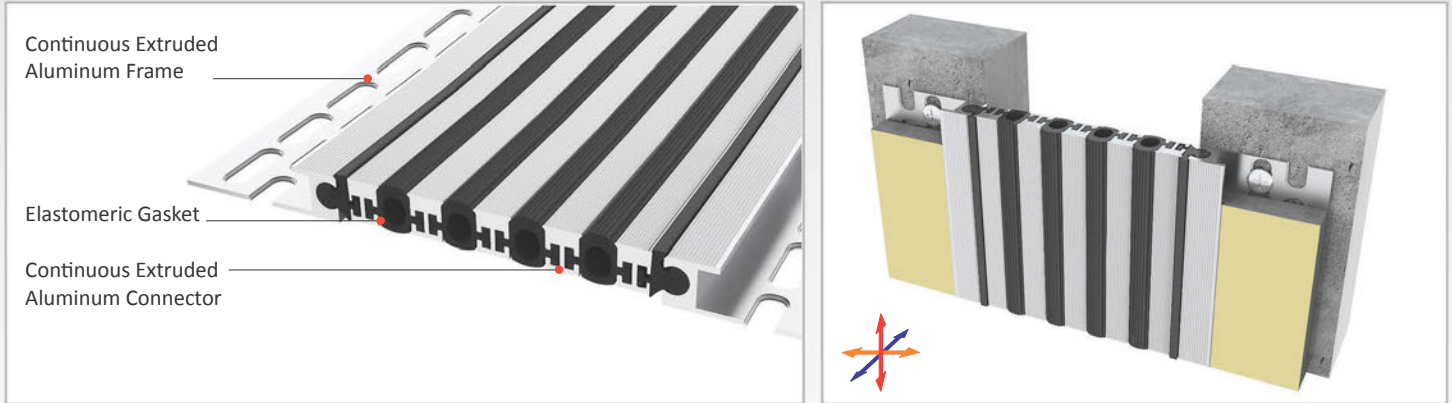

AS A126 flush mounted profile can easily be installed by means of screws to all types of wall & ceiling. Adjustable interlocking profile and gasket configuration makes it available for gaps up to 200 mm. Multipartite design ensures the profile to meet displacements in 3 directions. If inquired, AS A126 can be applied with floor type AS A226 and this dual application brings in a decorative aspect. Profiles are delivered factory-assembled.

- Application Areas** : Indoor & Outdoor / Wall & Ceiling
- Ideal for** : Shopping Malls, Airports, Residences, Hospitals, Hotels, Commercial & Public Buildings etc.
- Material** : Mill Finish Aluminum (Anodizing optional), TPE Gasket
- Aluminum Alloy** : 6063 AA-USA / EN AW 6063
- Optional Supplies** : Fire Barrier, Waterproof EPDM membrane

\* Visuals are representative and the profile configuration may differ depending on the characteristics requested.

GASKET COLORS: BLACK GREY BEIGE Custom Colors available.

LOCATION	MODEL	GAP (Fb) mm	HEIGHT (H) MM	OVERALL WIDTH (B) mm	VISIBLE WIDTH (S) mm	MOVEMENT (W) mm	LOAD CAPACITY	STANDARD LENGTH (mt)
Wall to Wall	AS A126-030	30	15 / 28	128	48	± 2	N/A	3
	AS A126-050	50	15 / 28	148	68	± 4	N/A	3
	AS A126-060	60	15 / 28	170	90	± 6	N/A	3
	AS A126-080	80	15 / 28	190	110	± 8	N/A	3
	AS A126-100	100	15 / 28	210	131	± 10	N/A	3
	AS A126-120	120	15 / 28	231	152	± 12	N/A	3
	AS A126-140	140	15 / 28	252	173	± 14	N/A	3
	AS A126-160	160	15 / 28	273	193	± 16	N/A	3
	AS A126-200	200	15 / 28	315	235	± 20	N/A	3