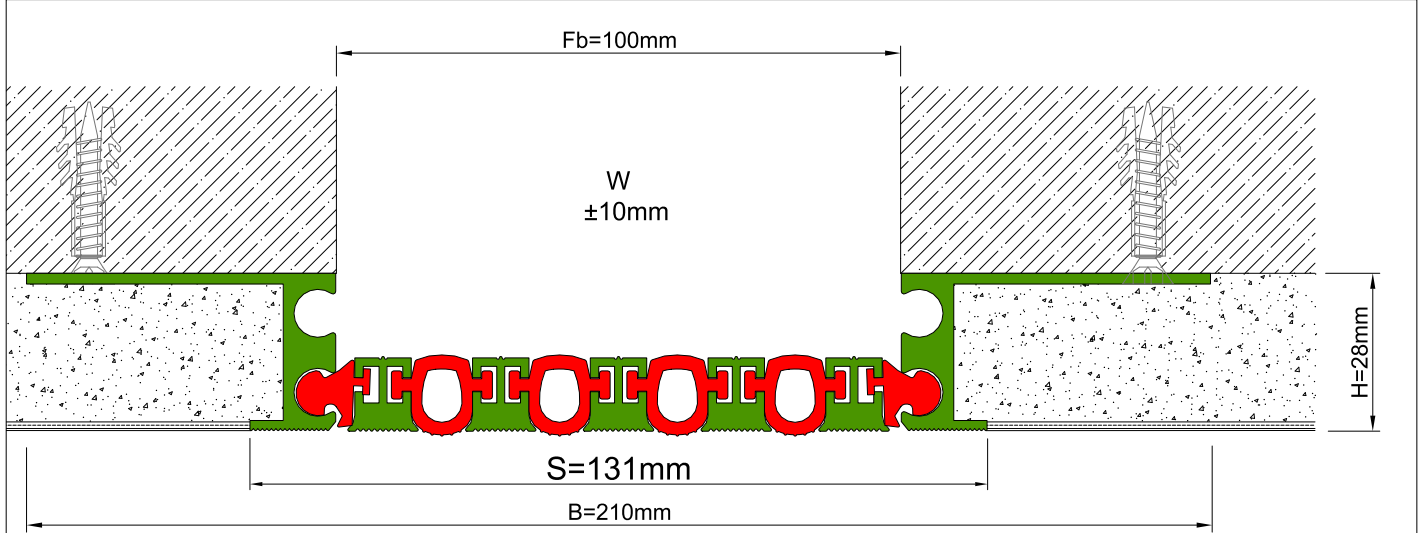

AS A126 flush mounted profile can easily be installed by means of screws to all types of wall & ceiling. Adjustable interlocking profile and gasket configuration makes it available for gaps up to 200 mm. Multipartite design ensures the profile to meet displacements in 3 directions. If inquired, AS A126 can be applied with floor type AS A226 and this dual application brings in a decorative aspect. Profiles are delivered factory-assembled.

- Application Areas** : Indoor & Outdoor / Wall & Ceiling
- Ideal for** : Shopping Malls, Airports, Residences, Hospitals, Hotels, Commercial & Public Buildings etc.
- Material** : Mill Finish Aluminum (Anodizing optional), TPE Gasket
- Aluminum Alloy** : 6063 AA-USA / EN AW 6063
- Optional Supplies** : Fire Barrier, Waterproof EPDM membrane

\* Visuals are representative and the profile configuration may differ depending on the characteristics requested.

GASKET COLORS: BLACK GREY BEIGE Custom Colors available.

LOCATION	MODEL	GAP (Fb) mm	HEIGHT (H) MM	OVERALL WIDTH (B) mm	VISIBLE WIDTH (S) mm	MOVEMENT (W) mm	LOAD CAPACITY	STANDARD LENGTH (mt)
Wall to Wall	AS A126-030	30	15 / 28	128	48	± 2	N/A	3
	AS A126-050	50	15 / 28	148	68	± 4	N/A	3
	AS A126-060	60	15 / 28	170	90	± 6	N/A	3
	AS A126-080	80	15 / 28	190	110	± 8	N/A	3
	AS A126-100	100	15 / 28	210	131	± 10	N/A	3
	AS A126-120	120	15 / 28	231	152	± 12	N/A	3
	AS A126-140	140	15 / 28	252	173	± 14	N/A	3
	AS A126-160	160	15 / 28	273	193	± 16	N/A	3
	AS A126-200	200	15 / 28	315	235	± 20	N/A	3

Note: Please ask for different sizes

 AS A126 100  
 H28D

 AS A126 100  
 H28KD

Profil No Profile Number	AS A126 100	AS A126 100K
Fb (mm)	100	100
H (mm) yaklaşık approx.	28	28
W± (mm) yaklaşık approx.	±10	±10
Renk Color	Alüminyum: Natürel, Fitiller: Siyah, gri, diğer Aluminum: Natural, Inserts: Black, grey, others	
Malzeme Material	Alüminyum, TPE Termoplastik Elastomer Aluminum, TPE Thermoplastic Elastomer	
Standart Uzunluk Standard Length	3	