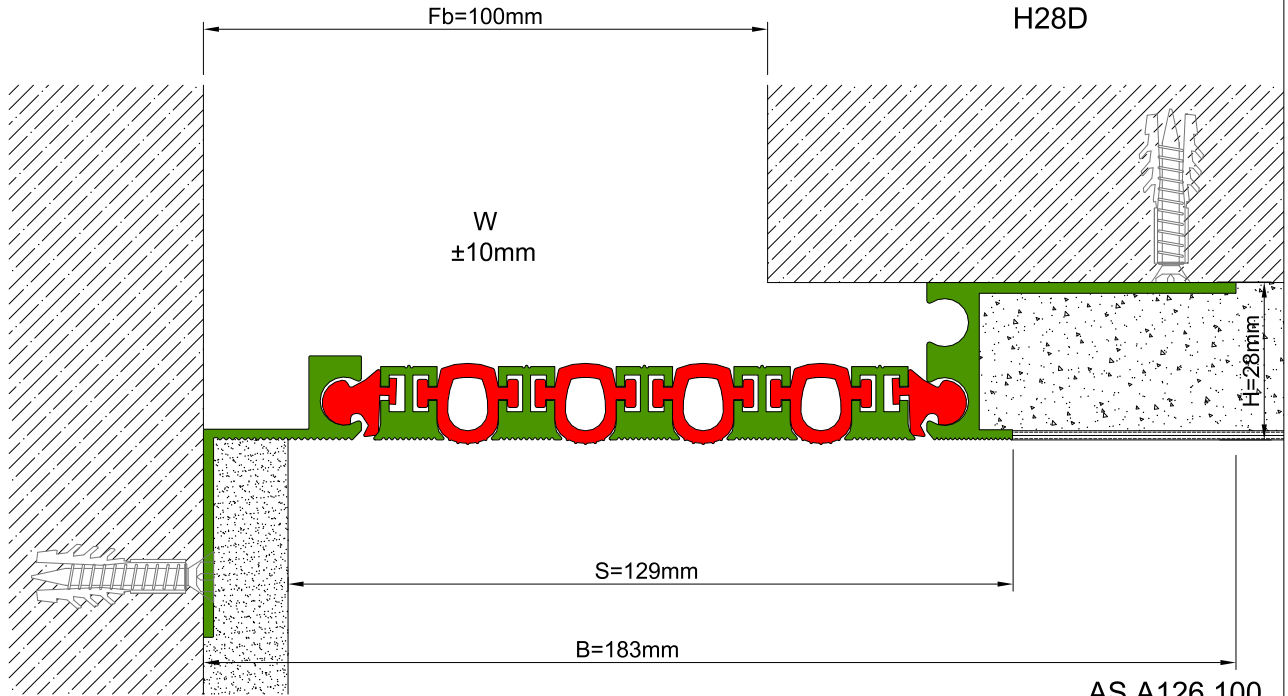

AS A126 flush mounted profile can easily be installed by means of screws to all types of wall & ceiling. Adjustable interlocking profile and gasket configuration makes it available for gaps up to 200 mm. Multipartite design ensures the profile to meet displacements in 3 directions. If inquired, AS A126 can be applied with floor type AS A226 and this dual application brings in a decorative aspect. Profiles are delivered factory-assembled.

\* Visuals are representative and the profile configuration may differ depending on the characteristics requested.

GASKET COLORS: BLACK GREY BEIGE Custom Colors available.

LOCATION	MODEL	GAP (Fb) mm	HEIGHT (H) MM	OVERALL WIDTH (B) mm	VISIBLE WIDTH (S) mm	MOVEMENT (W) mm	LOAD CAPACITY	STANDARD LENGTH (mt)
Wall to Wall	AS A126-030	30	15 / 28	128	48	± 2	N/A	3
	AS A126-050	50	15 / 28	148	68	± 4	N/A	3
	AS A126-060	60	15 / 28	170	90	± 6	N/A	3
	AS A126-080	80	15 / 28	190	110	± 8	N/A	3
	AS A126-100	100	15 / 28	210	131	± 10	N/A	3
	AS A126-120	120	15 / 28	231	152	± 12	N/A	3
	AS A126-140	140	15 / 28	252	173	± 14	N/A	3
	AS A126-160	160	15 / 28	273	193	± 16	N/A	3
	AS A126-200	200	15 / 28	315	235	± 20	N/A	3

Note: Please ask for different sizes

 AS A126 100  
 H28D

 AS A126 100  
 H28KD

Profil No Profile Number	AS A126 100	AS A126 100K
Fb (mm)	100	100
H (mm) yaklaşık approx.	28	28
W± (mm) yaklaşık approx.	±10	±10
Renk Color	Alüminyum: Natürel, Fitiller: Siyah, gri, diğer Aluminum: Natural, Inserts: Black, grey, others	
Malzeme Material	Alüminyum, TPE Termoplastik Elastomer Aluminum, TPE Thermoplastic Elastomer	
Standart Uzunluk Standard Length	3	